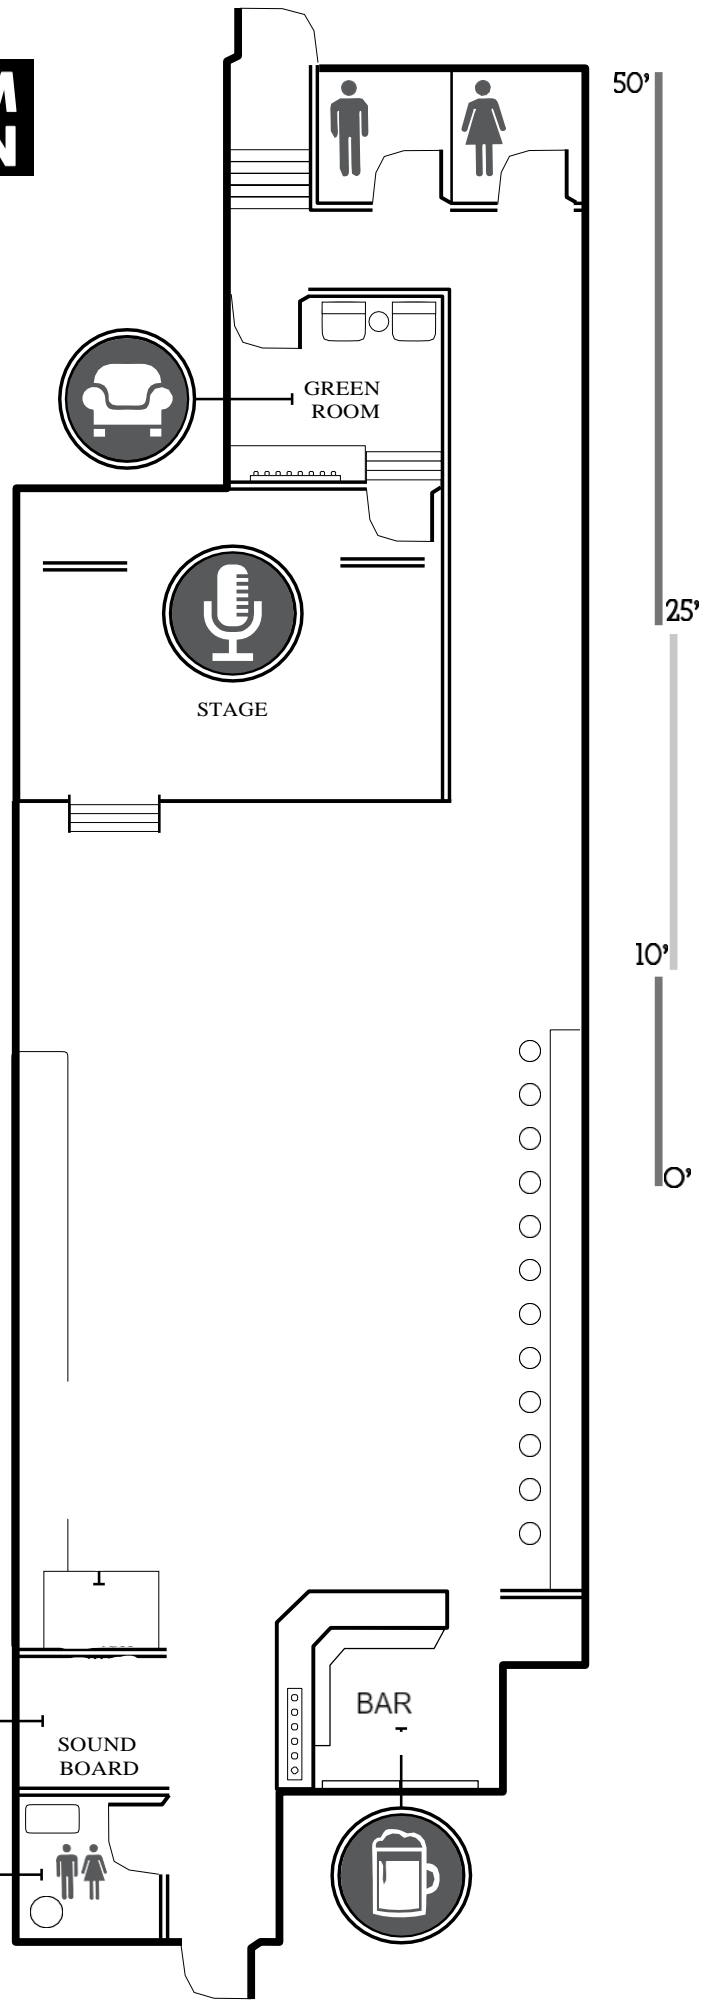

Stands:

- 8x Tall boom
- 2x Straight
- 4x Short

Dis:

- 4x Yorkville
- 1x Rolls
- 1x Radial PRO
- XLR cables/extensions

FRONT OF HOUSE:

Console:

- 1x Allen & Heath GL 3000
24 channel - 8 sub groups
8 stereo aux sends
- 1x Stereo Ashly 31 band EQ-
GQX Series
- 1x Stereo Drawmer Compressor
DL241
- 1x DBX 231s EQ
4 monitor mixes

VIDEO & PROJECTION:

- 1x Mitsubishi LVP S250U Projector
- 1x Retractable screen
- 1x Sony DVD Player

STAGE:

- 20'x14'x8.3'
- 30" from floor
- Green room
- Back door load in
- 9x AC sockets
powered by 3x20 amp circuits

*Rivoli house gear is subject to change. Please contact your scheduled tech for any gear and/or technical questions.

Booking's Email

havefun@rivolitoronto.com

332 Queen St W
Toronto, ON
M5V2A2
rivolitoronto.com
@rivoliTO

BACK ROOM FLOOR PLAN

Booking's
Email
havefun@rivolitoronto.com

332 Queen St W
Toronto, ON
M5V2A2
rivolitoronto.com
@rivoliTO